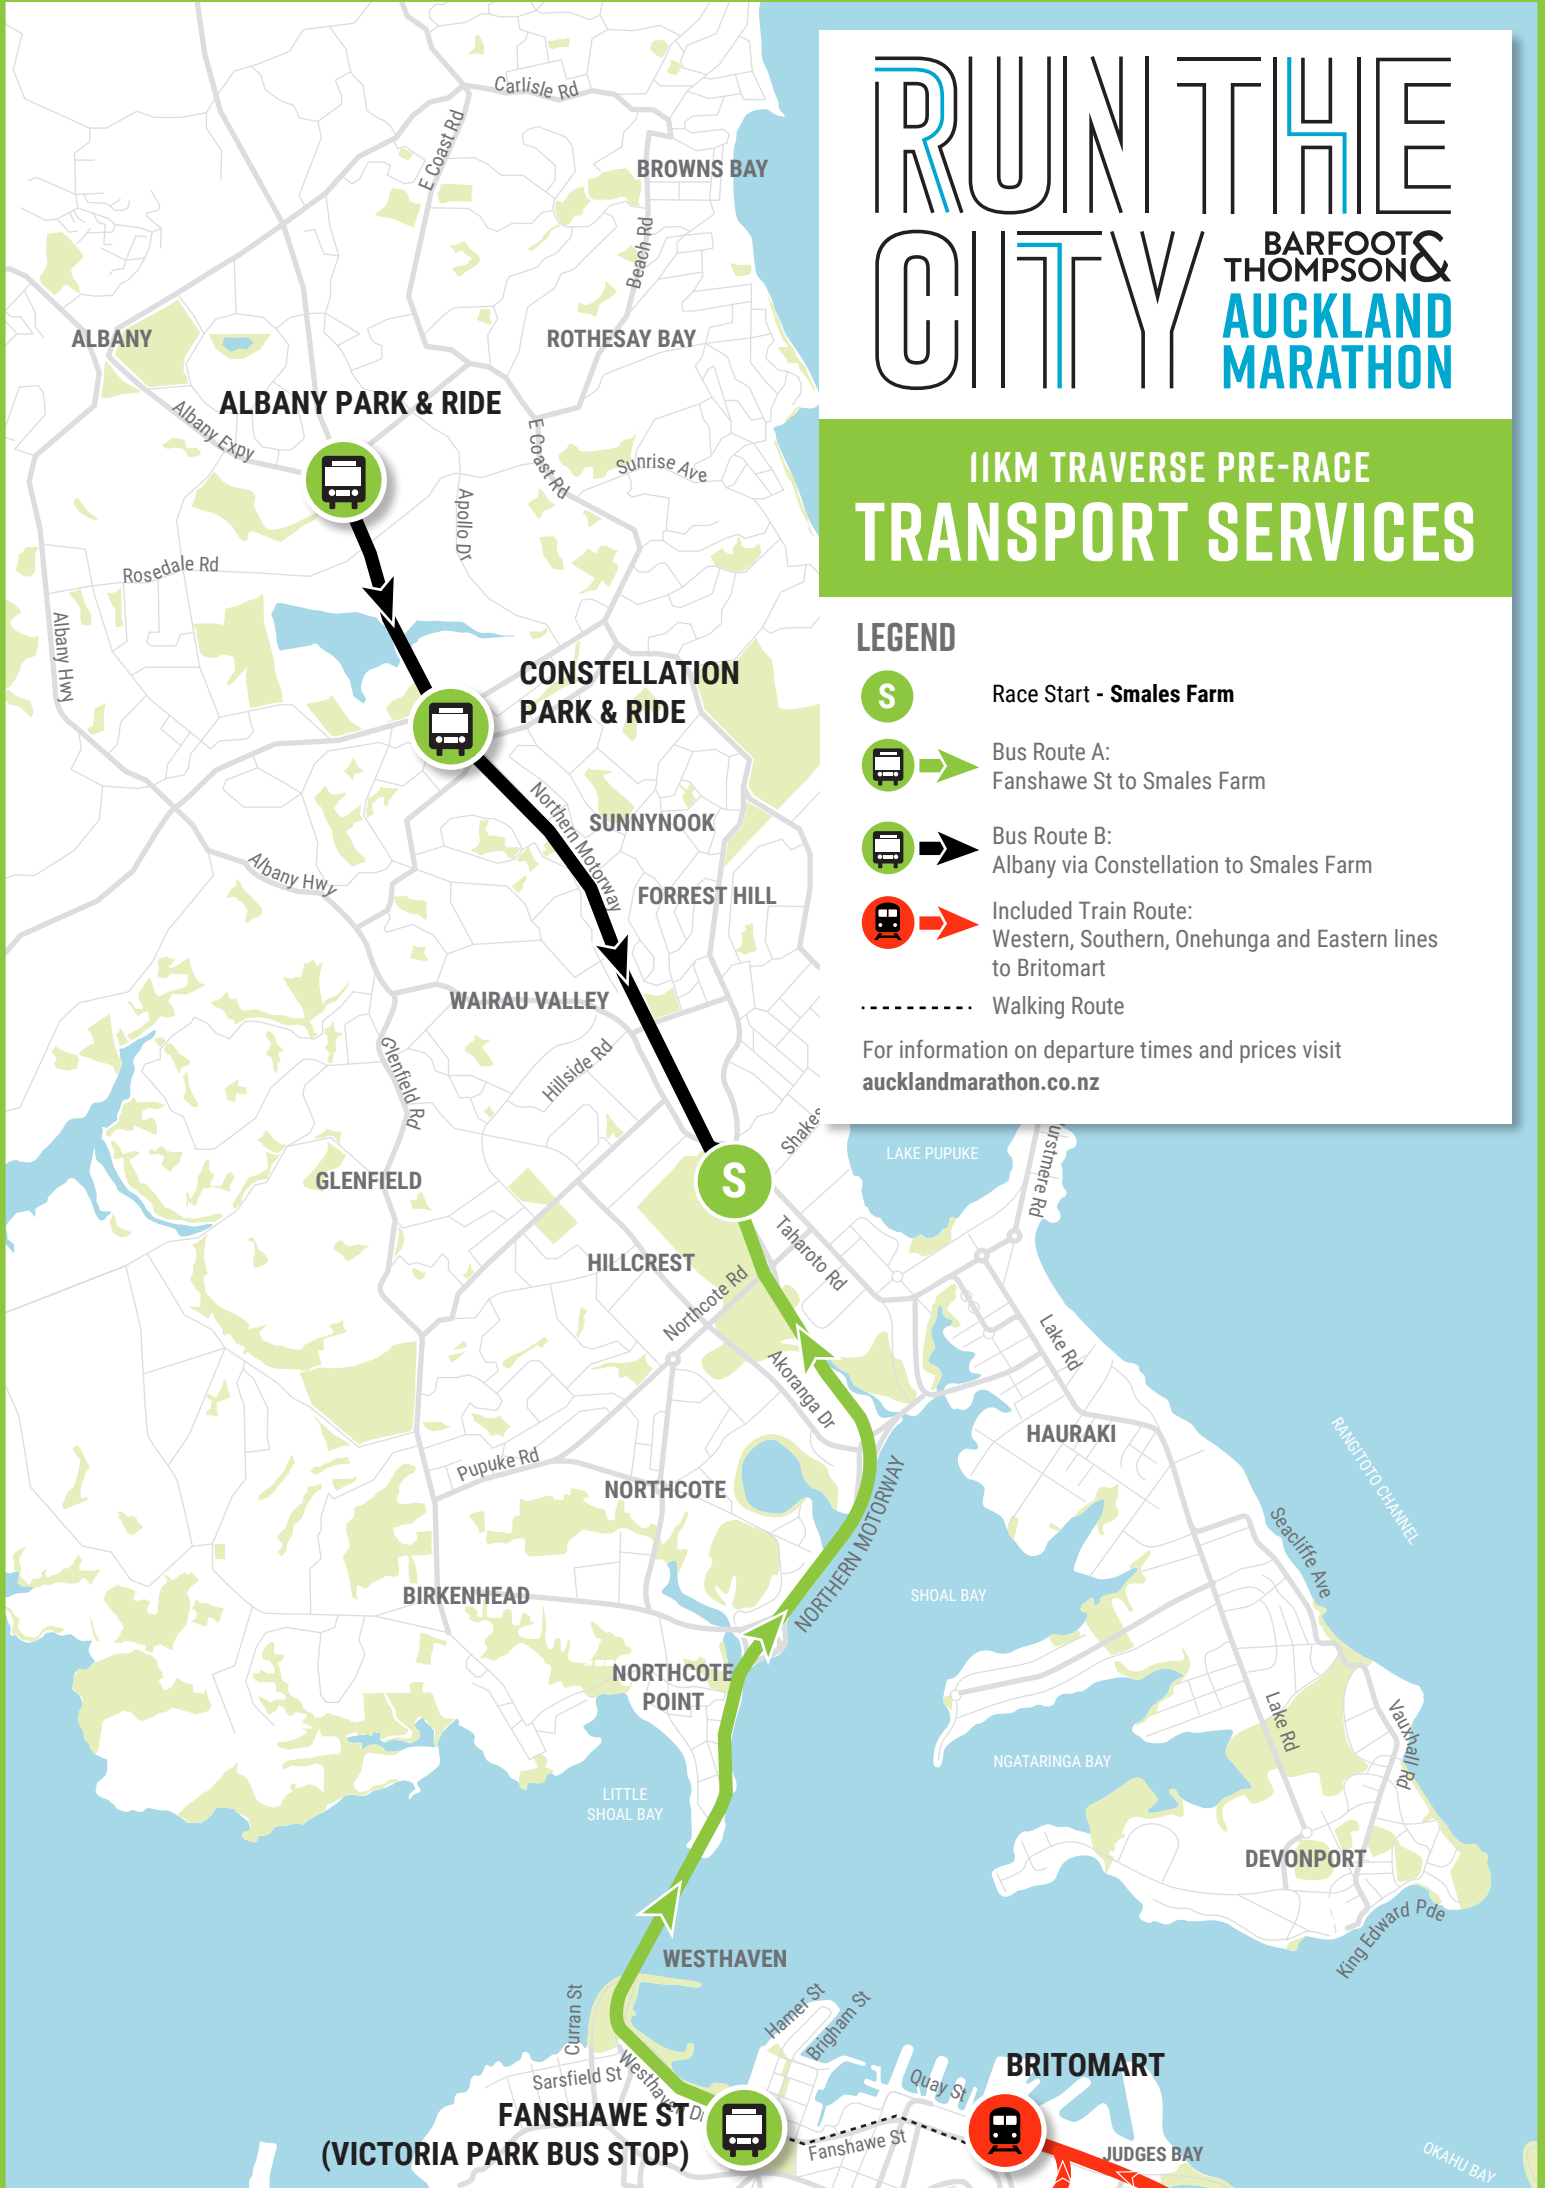

RUN THE CITY

BARFOOT & THOMPSON
AUCKLAND MARATHON

11KM TRAVERSE PRE-RACE TRANSPORT SERVICES

LEGEND

-  Race Start - Smales Farm
-  Bus Route A:
Fanshawe St to Smales Farm
-  Bus Route B:
Albany via Constellation to Smales Farm
-  Included Train Route:
Western, Southern, Onehunga and Eastern lines to Britomart
- Walking Route

For information on departure times and prices visit aucklandmarathon.co.nz

FANSHAWE ST
(VICTORIA PARK BUS STOP)

BRITOMART

JUDGES BAY